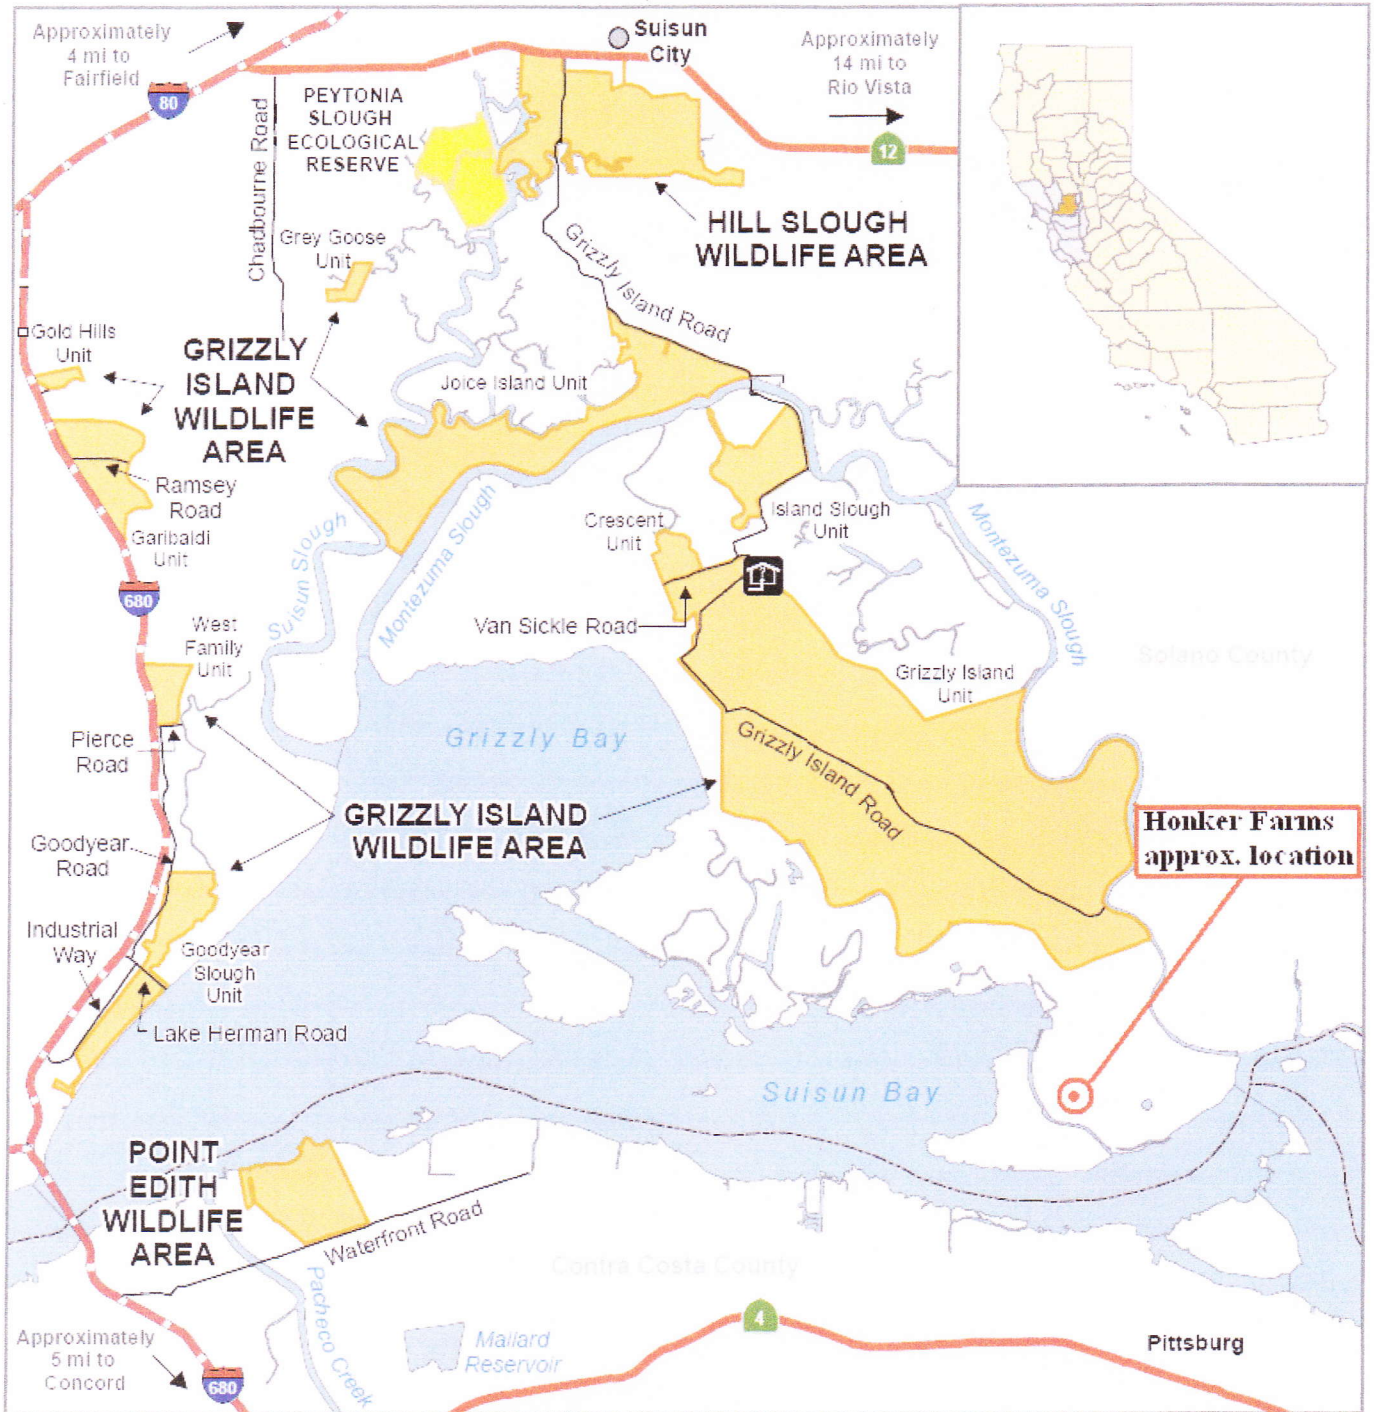

California Department of Fish and Game
Bay Delta Region
GRIZZLY ISLAND WILDLIFE AREA
HILL SLOUGH WILDLIFE AREA
POINT EDITH WILDLIFE AREA
Contra Costa, Solano Counties

	Wildlife Area		Interstate Highway
	Ecological Reserve		State Highway
	Local Road		Fish and Game Headquarters